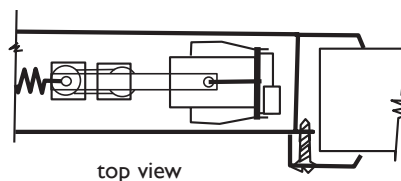

L-1900

Fusible Link Louver for 1 3/4" Thick Fire-Rated Doors

STANDARD FEATURES

- * 18 ga. cold rolled steel frame
- * 18 ga. cold rolled steel adjustable "Z" blades
- * Mitered and welded corners
- * Free area = 40%
- * 165° Fusible link (90 minute fire rated)
- * #8 x 1" phillips head SMS
- * Gray Primer Finish standard

OPTIONAL FEATURES

- * Dark Bronze or Putty (Beige) Finish
- * Stainless steel #304, #4 finish
- * Aluminum 18 x 16 mesh insect screen (installed on exterior side)
- * Torx Security screws
- * Thicker doors (up to 2 1/8")
- * Odd inch sizes (maximum 24" x 24", minimum 12" x 6")

Stock Sizes Available

- 12 x 12
- 18 x 12
- 18 x 18
- 24 x 12
- 24 x 18
- 24 x 24