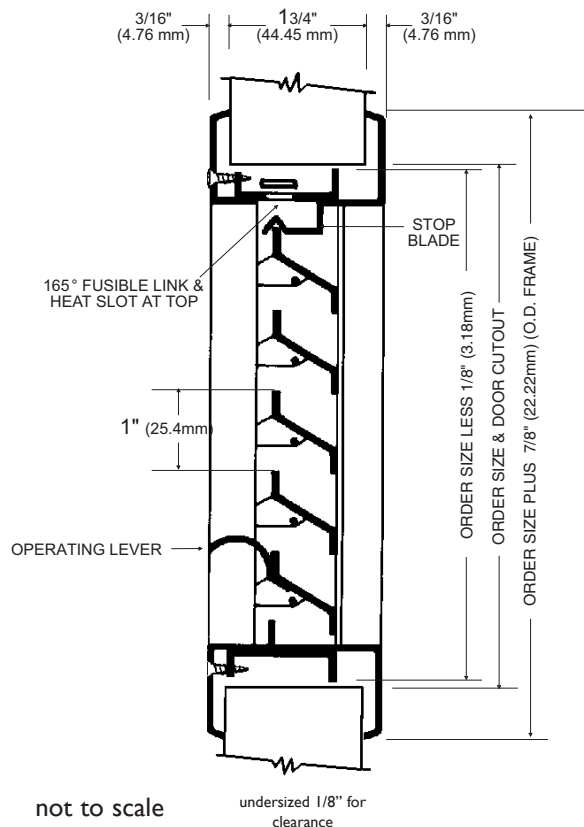

L-1900

Fusible Link Louver for 1 3/4" Thick Fire-Rated Doors

STANDARD FEATURES

- * 18 ga. cold rolled steel frame
- * 18 ga. cold rolled steel adjustable "Z" blades
- * Mitered and welded corners
- * Free area = 40%
- * 165° Fusible link (90 minute fire rated)
- * #8 x 1" phillips head SMS
- * Gray Primer Finish standard

OPTIONAL FEATURES

- * Dark Bronze or Putty (Beige) Finish
- * Stainless steel #304, #4 finish
- * Aluminum 18 x 16 mesh insect screen (installed on exterior side)
- * Torx Security screws
- * Thicker doors (up to 2 1/8")
- * Odd inch sizes (maximum 24" x 24", minimum 12" x 6")

Stock Sizes Available

- 12 x 12
- 18 x 12
- 18 x 18
- 24 x 12
- 24 x 18
- 24 x 24